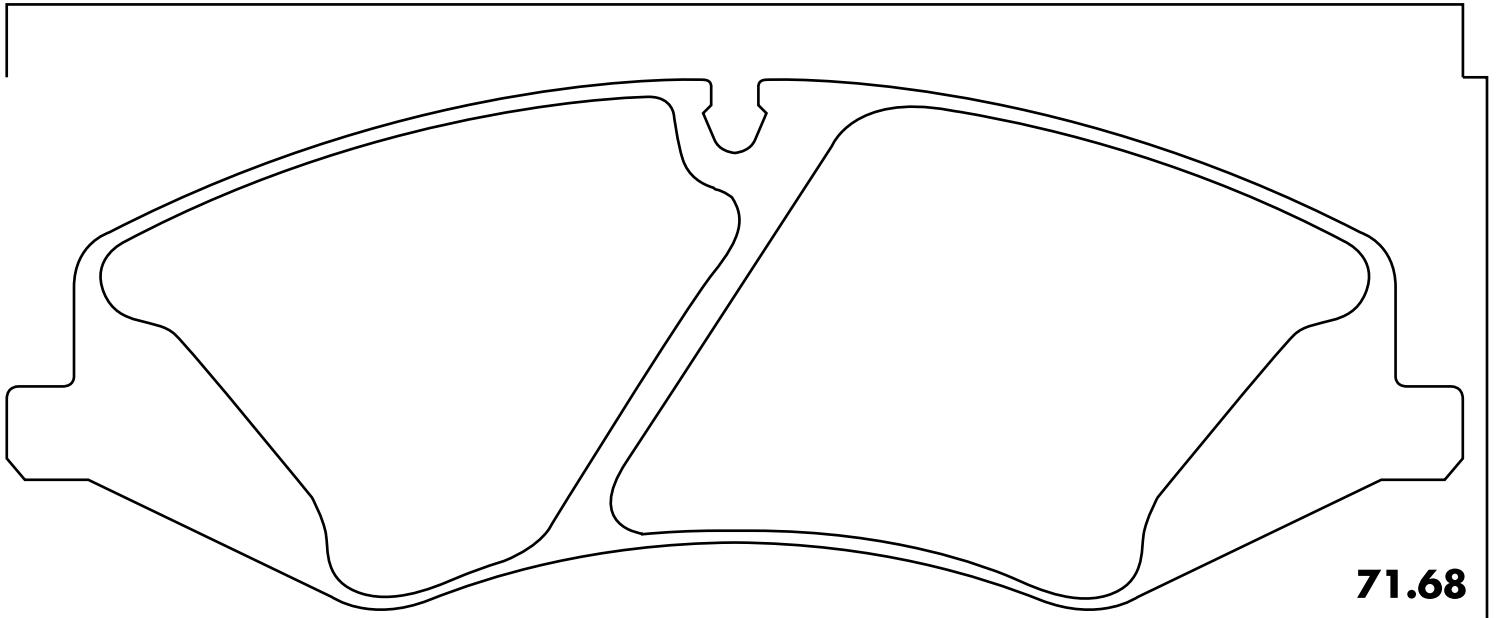

No. **GF633**

Kranz
GIGA'S

Galvin
Auto Sport 

ROLLSROYCE/BENTLEY

192.57

71.68