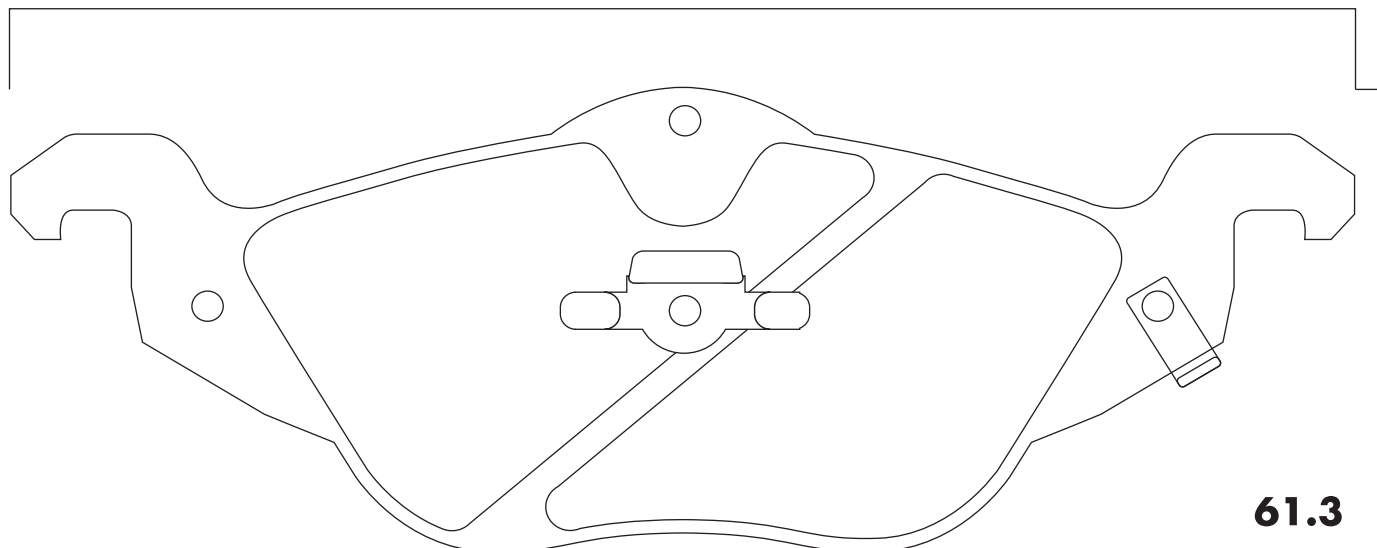

No. **GF408**

Kranz
GIGA'S

Galvin
Auto Sport

OPEL / FORD

179.5

159.6