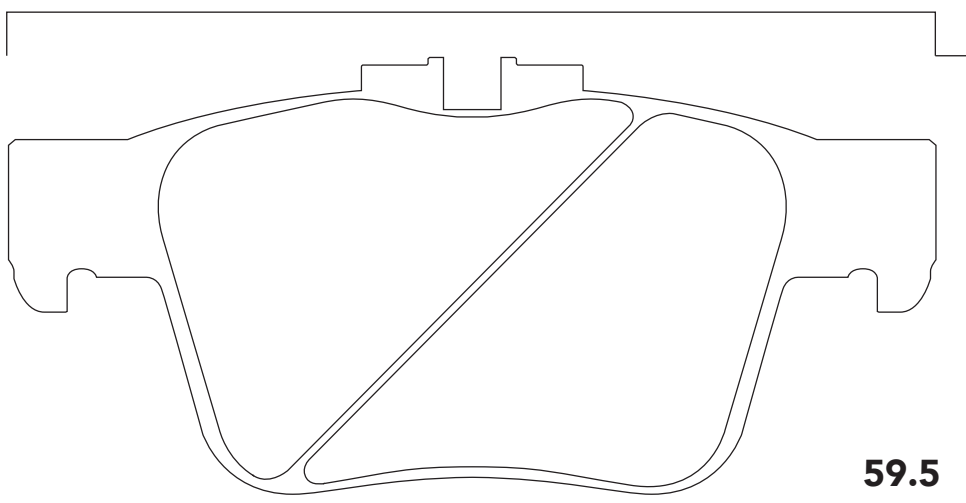

No. **GR75078**

Kranz
GIGA'S

Galvin
Auto Sport 

122.8

122.8